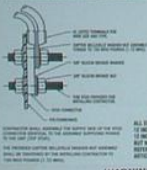

WIRE CONNECTOR INSTALLATION INSTRUCTIONS

CAUTION:

ELECTRICAL CONNECTIONS:

SEE THE INSTRUCTIONS FOR THIS ASSEMBLY.

SEE THE INSTRUCTIONS FOR THIS ASSEMBLY.

SEE THE INSTRUCTIONS FOR THIS ASSEMBLY.

SEE THE INSTRUCTIONS FOR THIS ASSEMBLY.

SEE THE INSTRUCTIONS FOR THIS ASSEMBLY.

SEE THE INSTRUCTIONS FOR THIS ASSEMBLY.

SEE THE INSTRUCTIONS FOR THIS ASSEMBLY.

SEE THE INSTRUCTIONS FOR THIS ASSEMBLY.

SEE THE INSTRUCTIONS FOR THIS ASSEMBLY.

WARNING

30-44223