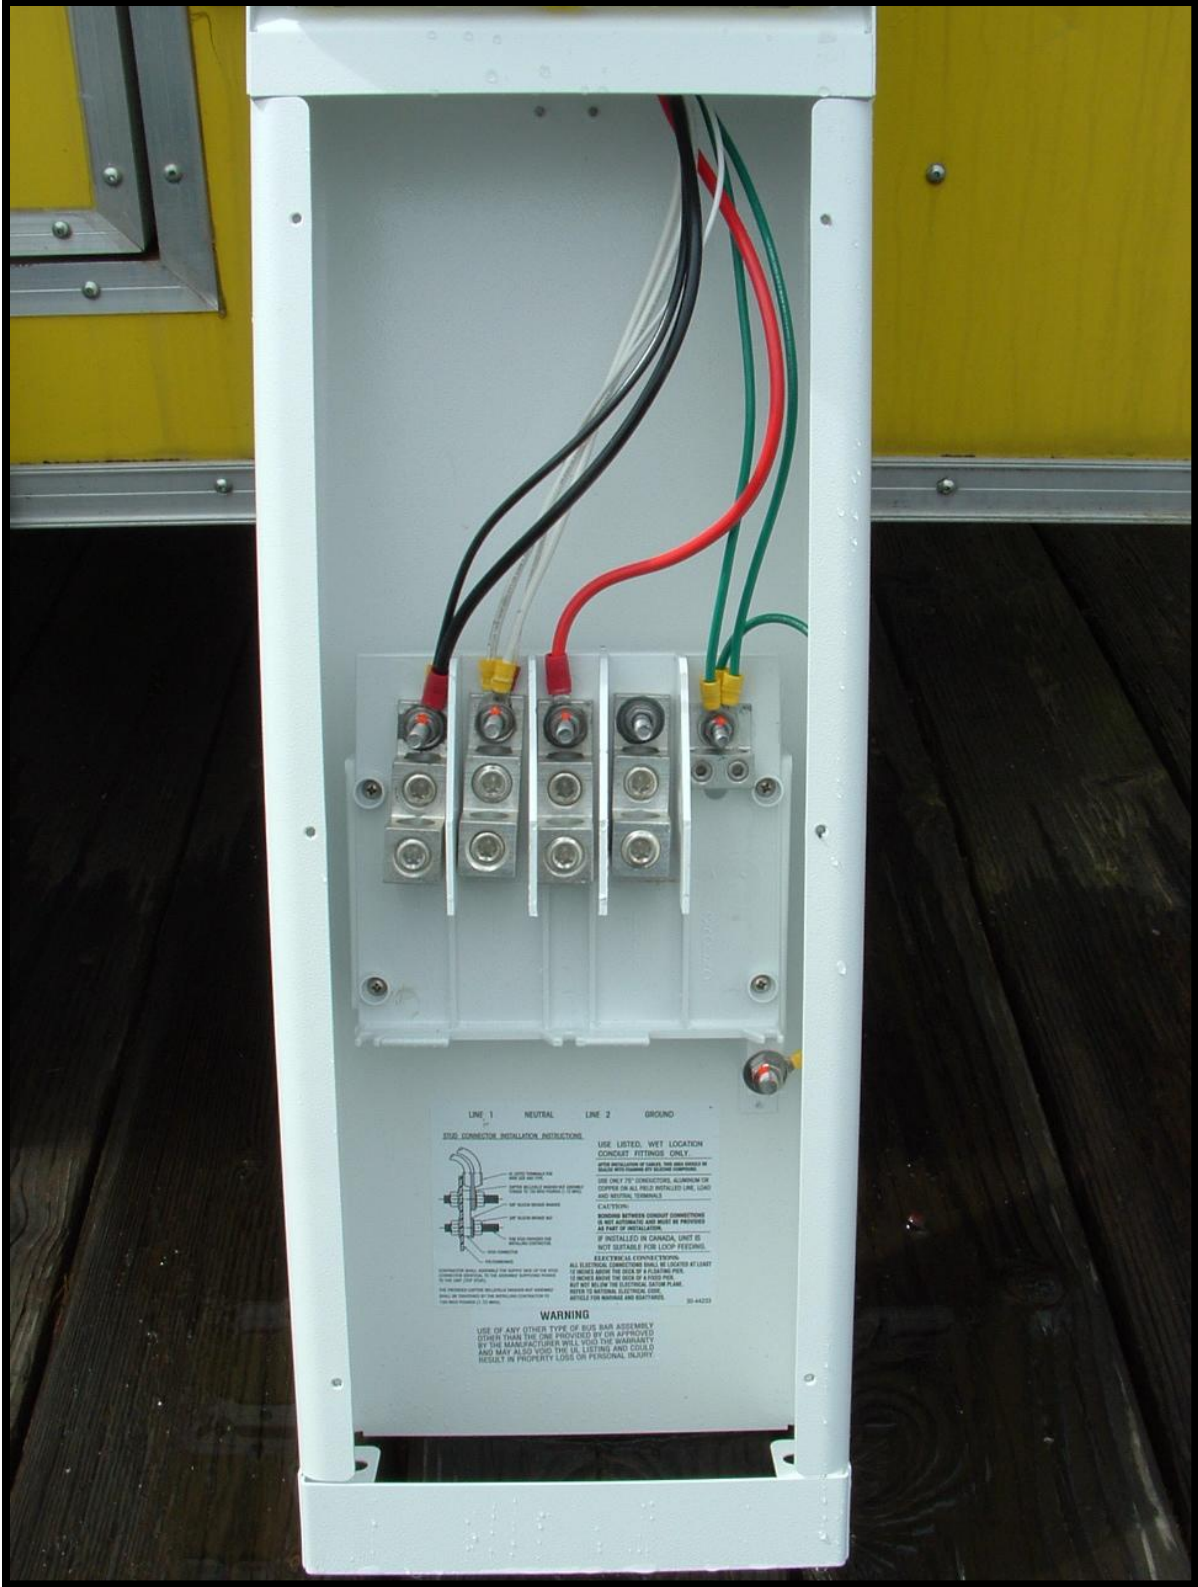

LINE 1 NEUTRAL LINE 2 GROUND

WIRE CONNECTOR INSTALLATION INSTRUCTIONS

CAUTION:

ELECTRICAL CONNECTIONS:

SEE THE INSTRUCTIONS FOR THIS ASSEMBLY.

SEE THE INSTRUCTIONS FOR THIS ASSEMBLY.

SEE THE INSTRUCTIONS FOR THIS ASSEMBLY.

SEE THE INSTRUCTIONS FOR THIS ASSEMBLY.

SEE THE INSTRUCTIONS FOR THIS ASSEMBLY.

SEE THE INSTRUCTIONS FOR THIS ASSEMBLY.

SEE THE INSTRUCTIONS FOR THIS ASSEMBLY.

SEE THE INSTRUCTIONS FOR THIS ASSEMBLY.

SEE THE INSTRUCTIONS FOR THIS ASSEMBLY.

WARNING

30-44223