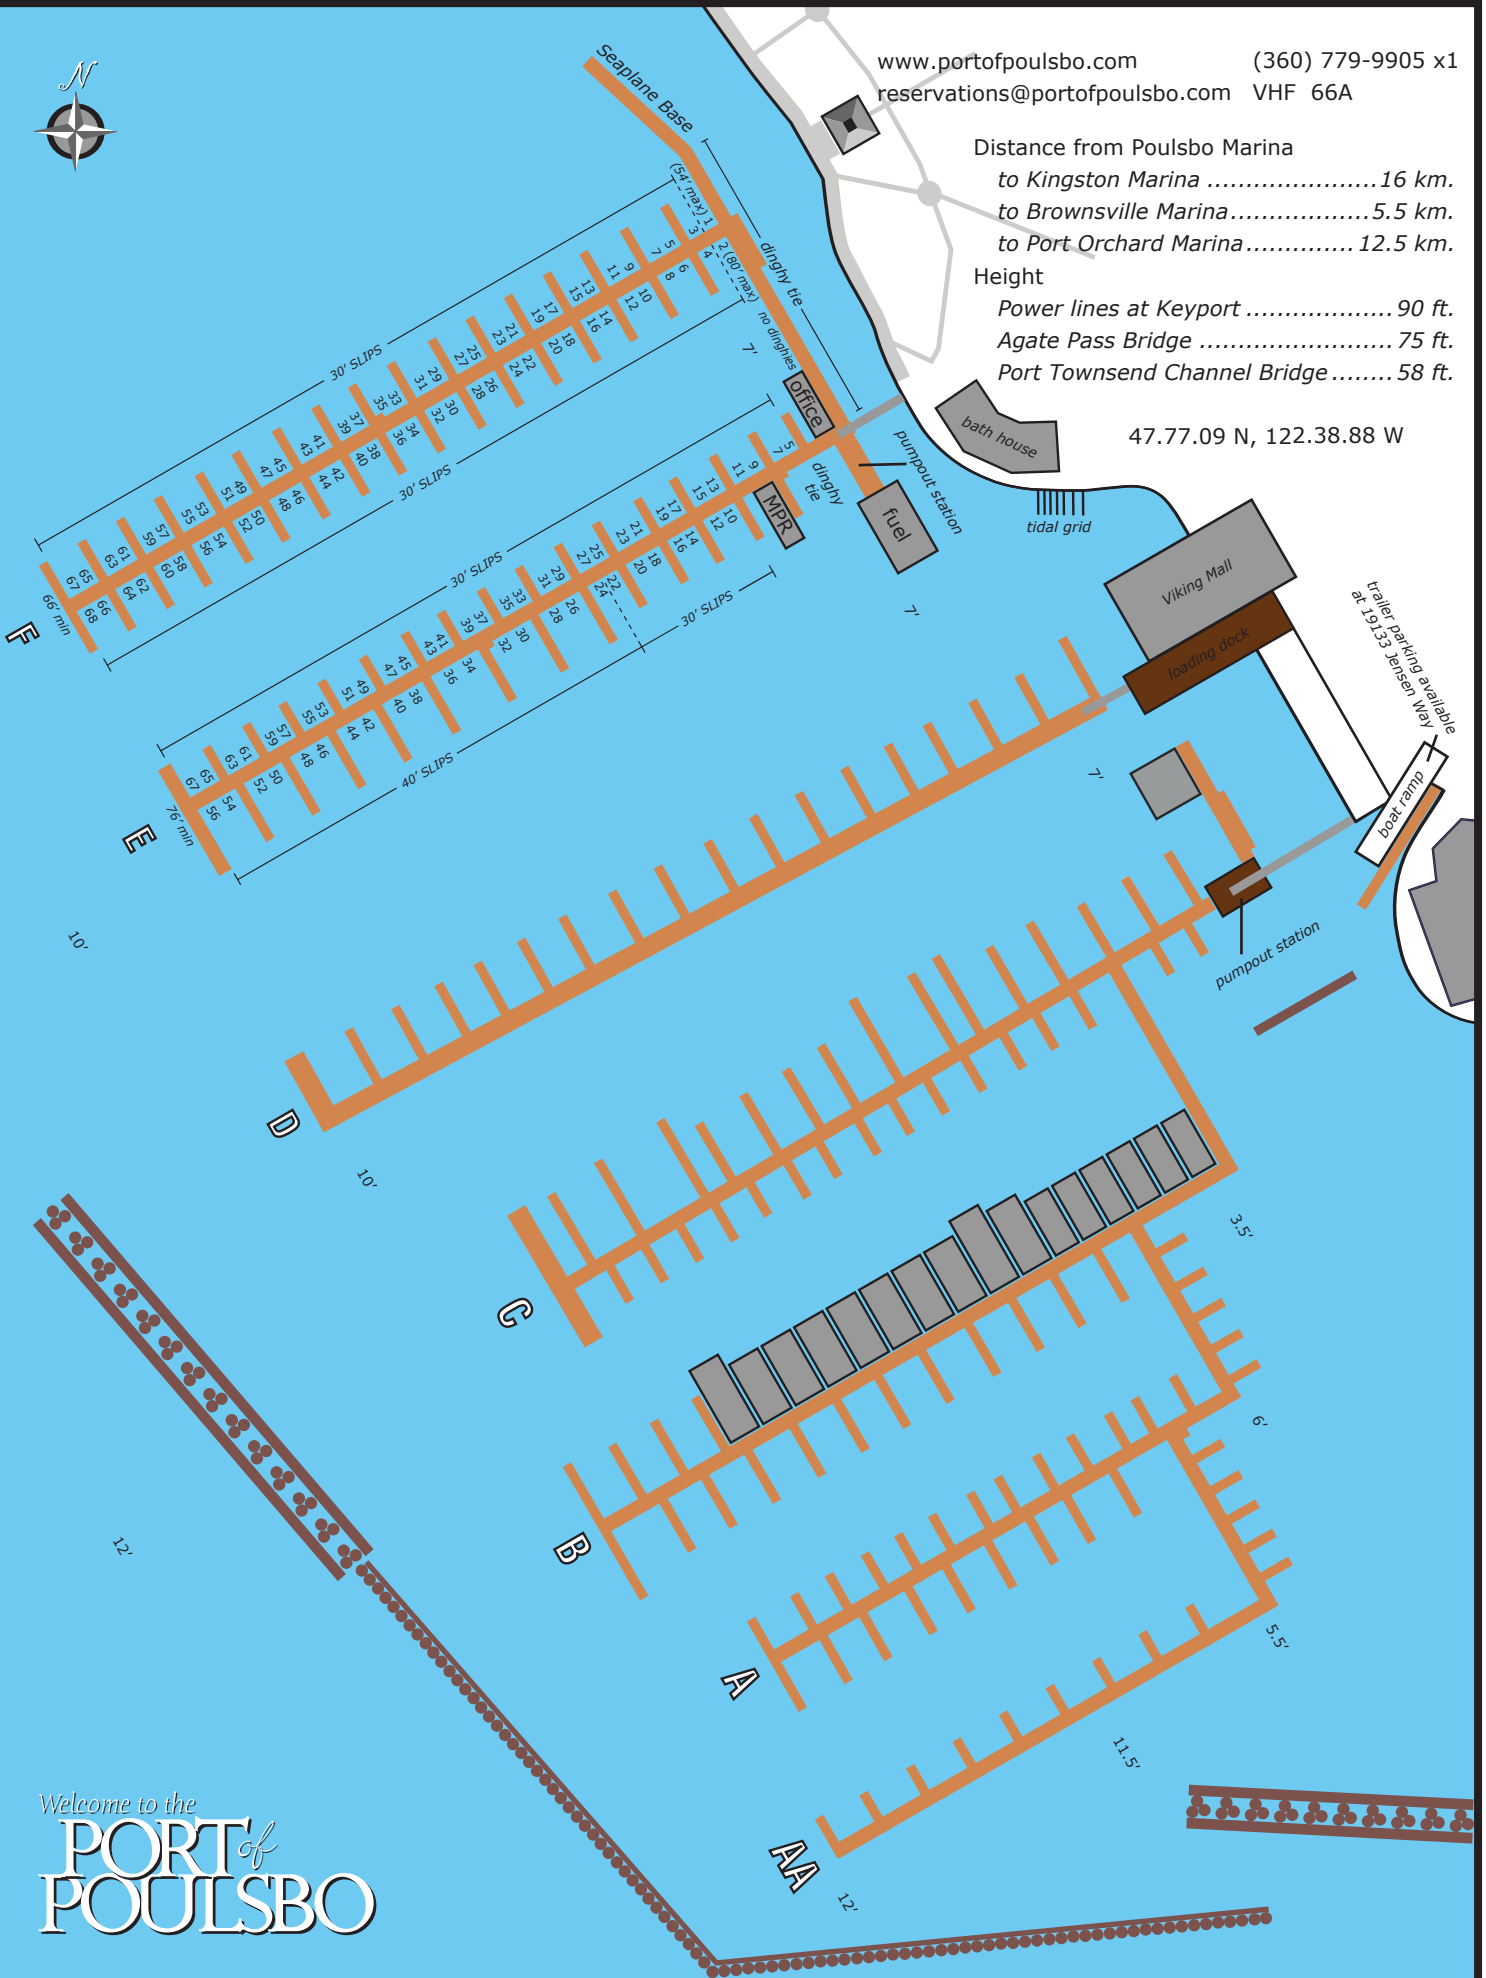

www.portofpoulsbo.com (360) 779-9905 x1  
 reservations@portofpoulsbo.com VHF 66A

Distance from Poulsbo Marina  
 to Kingston Marina .....16 km.  
 to Brownsville Marina.....5.5 km.  
 to Port Orchard Marina.....12.5 km.

Height  
 Power lines at Keyport ..... 90 ft.  
 Agate Pass Bridge ..... 75 ft.  
 Port Townsend Channel Bridge..... 58 ft.

47.77.09 N, 122.38.88 W

Welcome to the  
**PORT of  
 POULSBO**